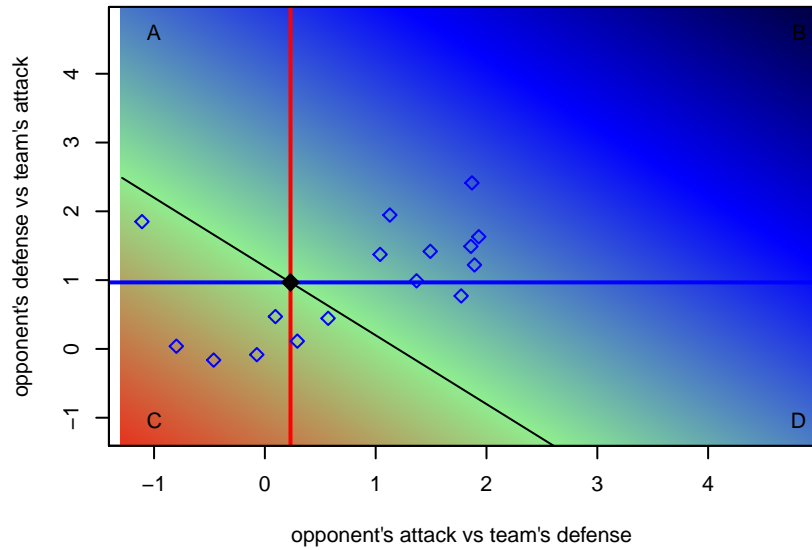

Venues played:  
 2014 Kent Cornucopia Cup U15 Gold U15  
 2014 WA Rush Cup GU15 Silver U15  
 2014 Bigfoot Silver U15  
 2014 Win PSPL Classic 2 U15  
 2014 PacNW Winter Classic Premier II U15

**Kent United White G99**  
 Dots are actual minus expected GF (blue circles) and GA (red triangles).  
 Blue line is smoothed change in attack strength. Red is smoothed change in defense strength.

**attack and defense variance (black dot)  
relative to other teams  
and top 10 in region**

**attack and defense rating  
relative to others at age  
and all opponents in last 13 months**

**attack and defense rating  
relative to others at age  
and all opponents in last 13 months**

**Performance relative to 13 month average**

**Performance relative to 13 month average**

Distribution of opponents  
 Red = Lose zone, Blue = Win zone, Green = Even  
 Black line separates win/lose zones