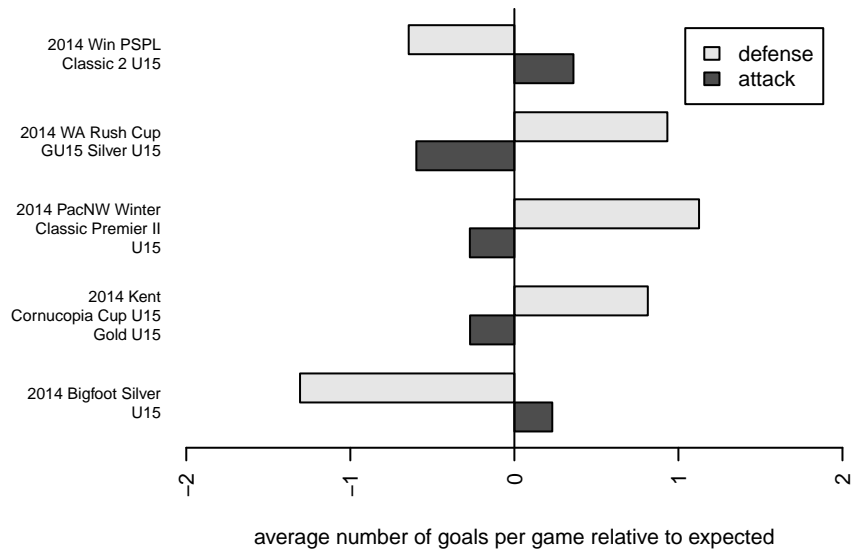

Venues played:  
 2014 Kent Cornucopia Cup U15 Gold U15  
 2014 WA Rush Cup GU15 Silver U15  
 2014 Bigfoot Silver U15  
 2014 Win PSPL Classic 2 U15  
 2014 PacNW Winter Classic Premier II U15

**Kent United White G99**  
 Dots are actual minus expected GF (blue circles) and GA (red triangles).  
 Blue line is smoothed change in attack strength. Red is smoothed change in defense strength.

**attack and defense variance (black dot)  
relative to other teams  
and top 10 in region**

**attack and defense rating  
relative to others at age  
and all opponents in last 13 months**

**attack and defense rating  
relative to others at age  
and all opponents in last 13 months**

**Performance relative to 13 month average**

**Performance relative to 13 month average**

Distribution of opponents  
 Red = Lose zone, Blue = Win zone, Green = Even  
 Black line separates win/lose zones