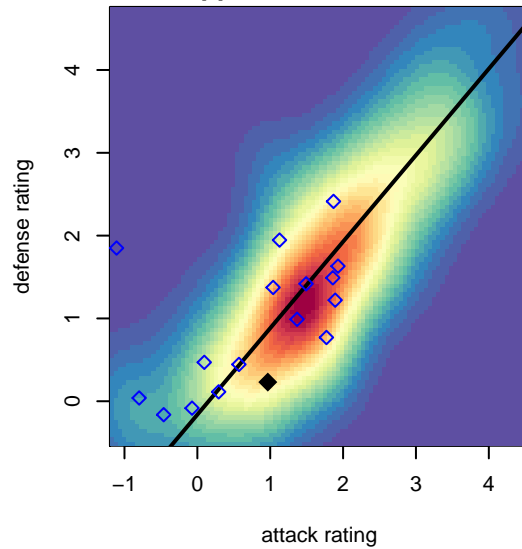

## Kent United White G99

Kent United  
 Kent, WA  
 G99 total strength=973  
 attack=2.63 defense=1.26  
 spr league = Win PSPL Classic 2 U15

alt names used:  
 KENT UNITED G99 WHITE (WA)  
 KYSA KENT UNITED G98 WHITE (WA)  
 KENT UNITED G99 WHITE (WA)  
 Kent United G99 White  
 Kent United G99 White

Venues played:  
 2014 Kent Cornucopia Cup U15 Gold U15  
 2014 WA Rush Cup GU15 Silver U15  
 2014 Bigfoot Silver U15  
 2014 Win PSPL Classic 2 U15  
 2014 PacNW Winter Classic Premier II U15

**Kent United White G99**  
 Dots are actual minus expected GF (blue circles) and GA (red triangles).  
 Blue line is smoothed change in attack strength. Red is smoothed change in defense strength.

**attack and defense variance (black dot)  
relative to other teams  
and top 10 in region**

**attack and defense rating  
relative to others at age  
and all opponents in last 13 months**

**attack and defense rating  
relative to others at age  
and all opponents in last 13 months**

**Performance relative to 13 month average**

**Performance relative to 13 month average**

Distribution of opponents  
 Red = Lose zone, Blue = Win zone, Green = Even  
 Black line separates win/lose zones