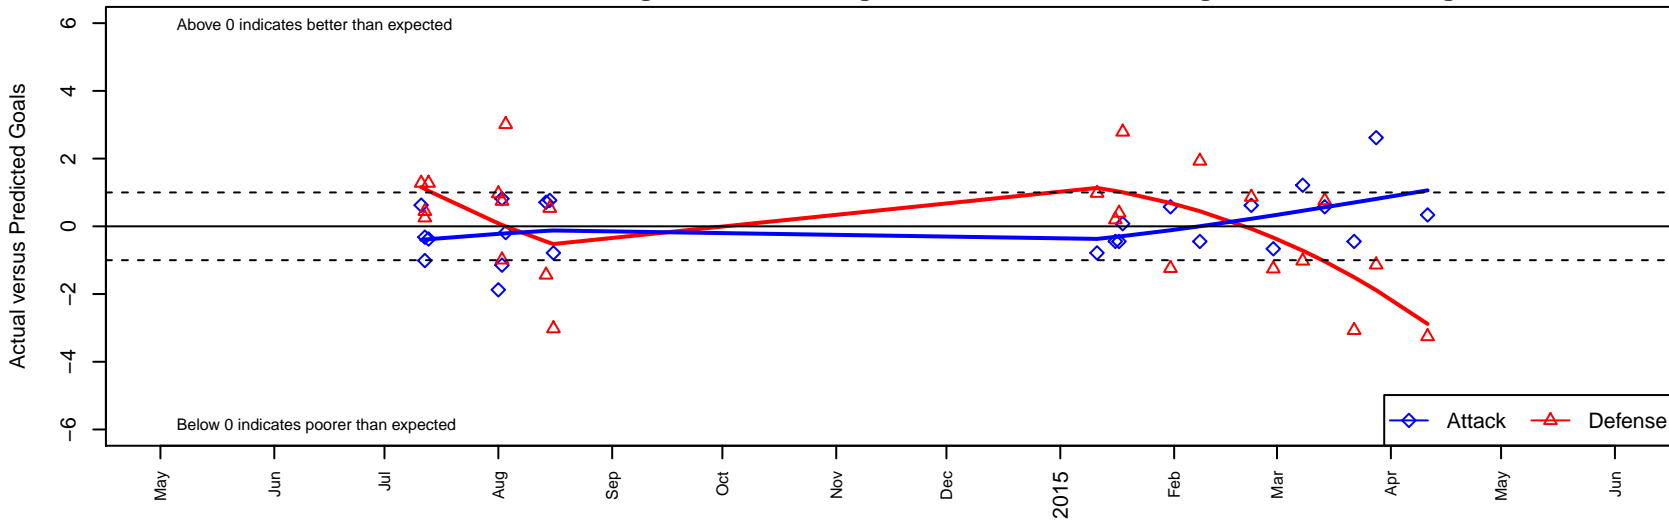

## Kent United White G99

Kent United  
 Kent, WA  
 G99 total strength=973  
 attack=2.63 defense=1.26  
 spr league = Win PSPL Classic 2 U15

alt names used:  
 KENT UNITED G99 WHITE (WA)  
 KYSA KENT UNITED G98 WHITE (WA)  
 KENT UNITED G99 WHITE (WA)  
 Kent United G99 White  
 Kent United G99 White

Venues played:  
 2014 Kent Cornucopia Cup U15 Gold U15  
 2014 WA Rush Cup GU15 Silver U15  
 2014 Bigfoot Silver U15  
 2014 Win PSPL Classic 2 U15  
 2014 PacNW Winter Classic Premier II U15

**Kent United White G99**  
 Dots are actual minus expected GF (blue circles) and GA (red triangles).  
 Blue line is smoothed change in attack strength. Red is smoothed change in defense strength.

**attack and defense variance (black dot)  
relative to other teams  
and top 10 in region**

**attack and defense rating  
relative to others at age  
and all opponents in last 13 months**

**attack and defense rating  
relative to others at age  
and all opponents in last 13 months**

**Performance relative to 13 month average**

**Performance relative to 13 month average**

Distribution of opponents  
 Red = Lose zone, Blue = Win zone, Green = Even  
 Black line separates win/lose zones