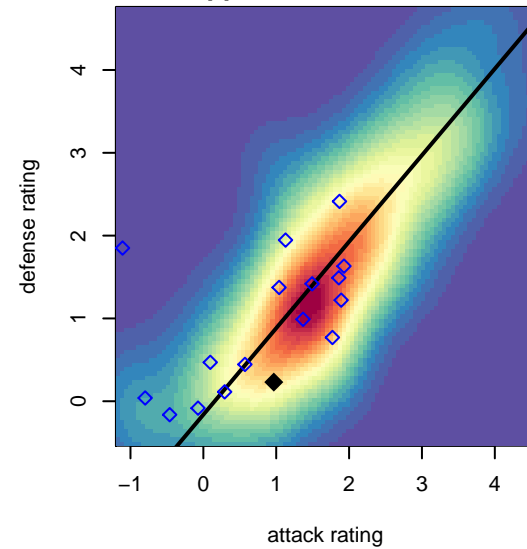

## Kent United White G99

Kent United  
 Kent, WA  
 G99 total strength=973  
 attack=2.63 defense=1.26  
 spr league = Win PSPL Classic 2 U15

alt names used:  
 KENT UNITED G99 WHITE (WA)  
 KYSA KENT UNITED G98 WHITE (WA)  
 KENT UNITED G99 WHITE (WA)  
 Kent United G99 White  
 Kent United G99 White

Venues played:  
 2014 Kent Cornucopia Cup U15 Gold U15  
 2014 WA Rush Cup GU15 Silver U15  
 2014 Bigfoot Silver U15  
 2014 Win PSPL Classic 2 U15  
 2014 PacNW Winter Classic Premier II U15

**Kent United White G99**  
 Dots are actual minus expected GF (blue circles) and GA (red triangles).  
 Blue line is smoothed change in attack strength. Red is smoothed change in defense strength.

**attack and defense variance (black dot)  
relative to other teams  
and top 10 in region**

**attack and defense rating  
relative to others at age  
and all opponents in last 13 months**

**attack and defense rating  
relative to others at age  
and all opponents in last 13 months**

**Performance relative to 13 month average**

**Performance relative to 13 month average**

Distribution of opponents  
 Red = Lose zone, Blue = Win zone, Green = Even  
 Black line separates win/lose zones