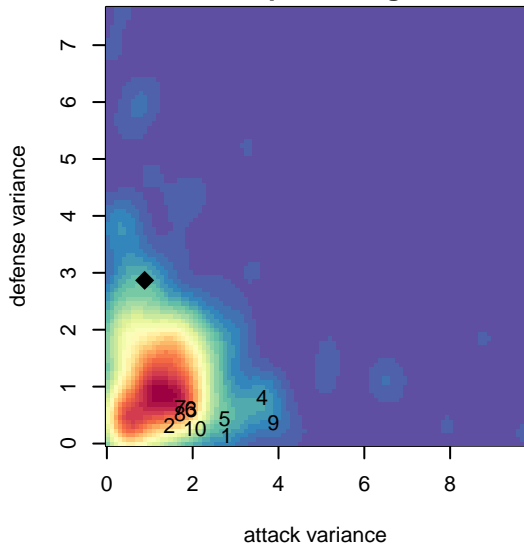

## Kent United White G99

Kent United  
 Kent, WA  
 G99 total strength=973  
 attack=2.63 defense=1.26  
 spr league = Win PSPL Classic 2 U15

alt names used:  
 KENT UNITED G99 WHITE (WA)  
 KYSA KENT UNITED G98 WHITE (WA)  
 KENT UNITED G99 WHITE (WA)  
 Kent United G99 White  
 Kent United G99 White

Venues played:  
 2014 Kent Cornucopia Cup U15 Gold U15  
 2014 WA Rush Cup GU15 Silver U15  
 2014 Bigfoot Silver U15  
 2014 Win PSPL Classic 2 U15  
 2014 PacNW Winter Classic Premier II U15

**Kent United White G99**  
 Dots are actual minus expected GF (blue circles) and GA (red triangles).  
 Blue line is smoothed change in attack strength. Red is smoothed change in defense strength.

**attack and defense variance (black dot)  
relative to other teams  
and top 10 in region**

**attack and defense rating  
relative to others at age  
and all opponents in last 13 months**

**attack and defense rating  
relative to others at age  
and all opponents in last 13 months**