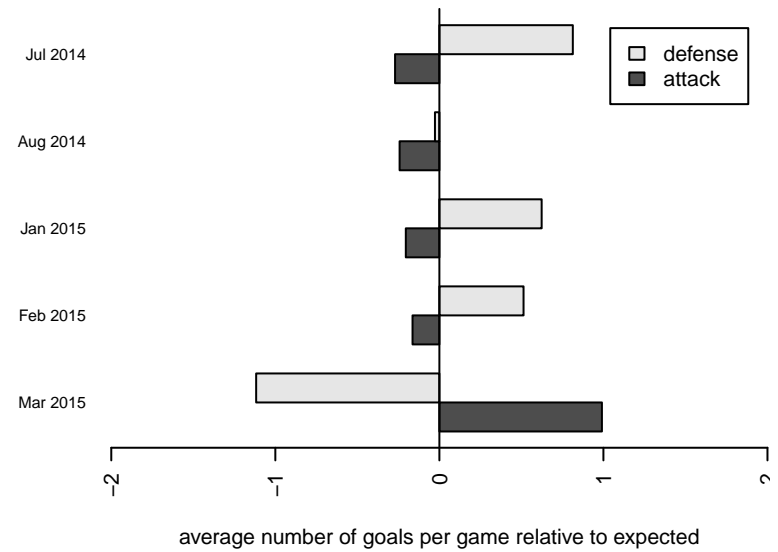

Venues played:  
 2014 Kent Cornucopia Cup U15 Gold U15  
 2014 WA Rush Cup GU15 Silver U15  
 2014 Bigfoot Silver U15  
 2014 Win PSPL Classic 2 U15  
 2014 PacNW Winter Classic Premier II U15

**Kent United White G99**  
 Dots are actual minus expected GF (blue circles) and GA (red triangles).  
 Blue line is smoothed change in attack strength. Red is smoothed change in defense strength.

**attack and defense variance (black dot)  
relative to other teams  
and top 10 in region**

**attack and defense rating  
relative to others at age  
and all opponents in last 13 months**

**attack and defense rating  
relative to others at age  
and all opponents in last 13 months**

**Performance relative to 13 month average**

**Performance relative to 13 month average**

Distribution of opponents  
 Red = Lose zone, Blue = Win zone, Green = Even  
 Black line separates win/lose zones